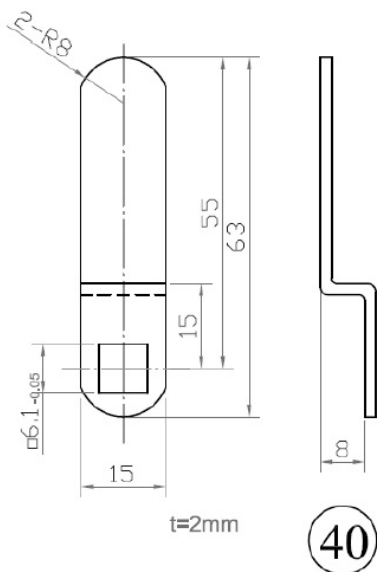

# PRODUCT SHEET

**Description:**

Cam No. 40 F/Combi Locks, Cranked 8mm, 55mm C/E, Hole: 6x6mm Fits for Locks M237/238/266/268/300/316/3001 & 3002

**Item number:**

14.04.280-0

Units	Box	Carton	HS Code	Barcode
Pcs.	100	200	8301600090	 5704866041096